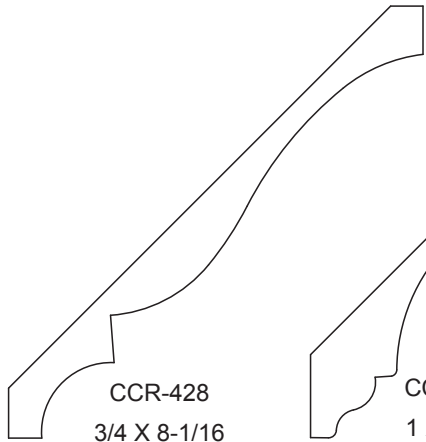

# BASES

**Classic Collection**

**CBA-500**  
11/16 X 5-1/2  
11/16 X 7-1/4

**CBA-509**  
11/16 X 7-1/4

**CBA-501**  
11/16 X 5-1/2  
11/16 X 7-1/4

**CBA-510**  
11/16 X 7-1/4

**CBA-502**  
11/16 X 5-1/2  
11/16 X 7-1/4

**CBA-516**  
11/16 X 5-1/2  
11/16 X 7-1/4

**CBA-503**  
11/16 X 5-1/2  
11/16 X 7-1/4

*In Stock in Knotty Alder and MDF*

# CROWNS

Classic Collection

**TWC**  
ARCHITECTURAL  
MOULDINGS

CCR-428  
3/4 X 8-1/16

CCR-430  
1 X 6-3/8

CCR-442  
1 X 7-3/4

CCR-445  
1 X 7-1/8

CCR-484  
3/4 X 5-1/2

CCR-417  
3/4 X 5-7/8

CCR-402  
3/4 X 5-1/4

CCR-403  
3/4 X 3-1/2

CCR-8010  
9/16 X 2-3/4

CCR-8012  
11/16 X 4-1/4

1-800-641-2018 • 210-662-2800 • FAX 210-662-0812